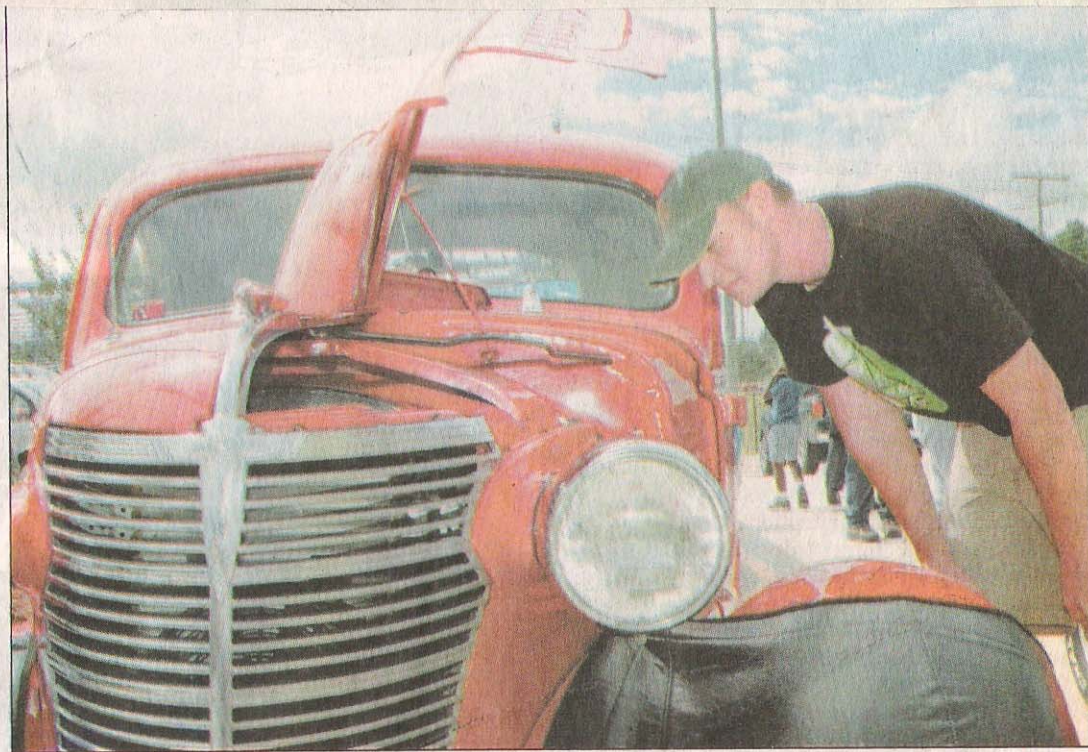

Proceeds from the car show will be donated to Methodist Children's Homes, an organization that has provided more than a century of care for Mississippi children and families.

Founded in 1897 as a traditional campus-based orphanage in Water Valley, MCH has grown and spread its services around the state.

"We met with Becky Hudgens of the Methodist Children's Home in Madison," said Phillips. "We listened to what her cause is and

decided that it is certainly worthwhile for us to get involved and help support the children associated with Methodist Children's Homes."

MCH provides community-based services and resources to ensure that children grow in safe, loving homes. They help young

people navigate adolescence and work to eradicate the social and family problems that lead to abuse, neglect, family disruption and child abandonment.

Methodist Children's Homes currently operates six Therapeutic Group Homes in Lyon, Gulfport, Columbus, Ellisville, Amory and Natchez.

Two new homes are scheduled to open in central Mississippi this year.

Car show pre-registration is $25. This event is free to the general public.

For more information on the car show, call Mike Martin at 856-3542 or Tom Phillips at 259-5248.

For more information on the Scarecrow Festival or parade, call Vassallo at 856-7060.

For more information on Methodist Children's Homes, call 853-5000 or visit www.mchms.org.

Michael Grasso/The Herald

Brandon Anderson takes a look at a classic car. Hundreds of such classics will be on parade Saturday.